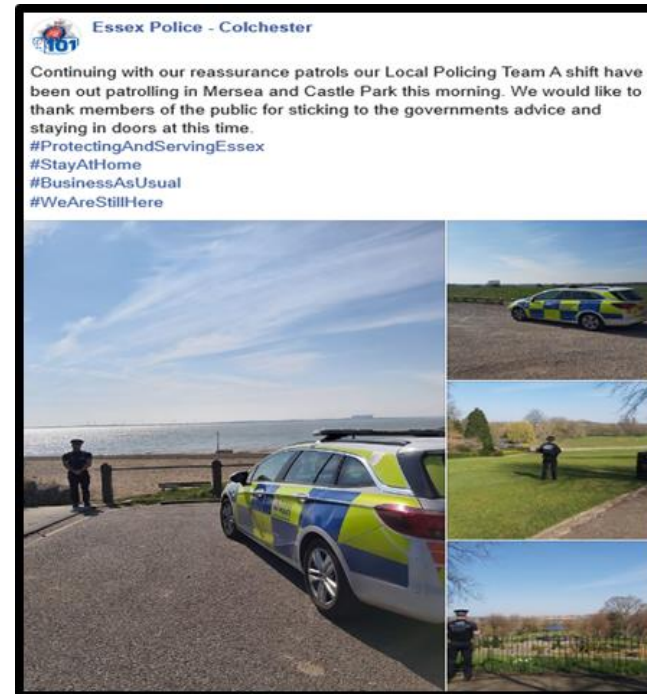

Colchester

Community Policing Team

Patrols to keep you safe

Follow us on Facebook:
www.facebook.com/pg/EPColchester

Follow us on Twitter:
<https://twitter.com/ColProactive>