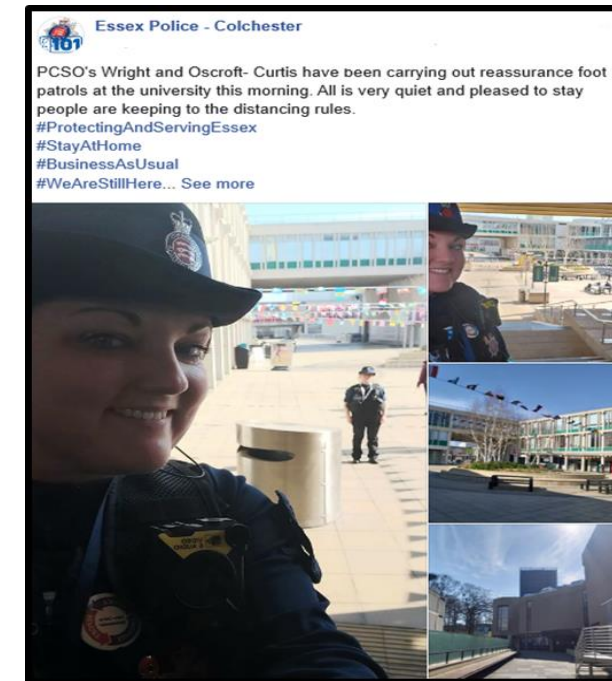

Colchester

Community Policing Team

Patrols to keep you safe

Follow us on Facebook:
www.facebook.com/pg/EPColchester

Follow us on Twitter:
<https://twitter.com/ColProactive>