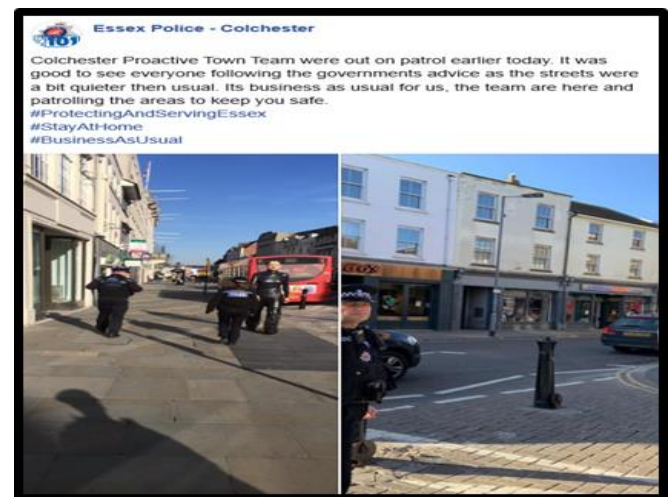

Colchester

Community Policing Team

Patrols to keep you safe

Follow us on Facebook:
www.facebook.com/pg/EPColchester

Follow us on Twitter:
<https://twitter.com/ColProactive>