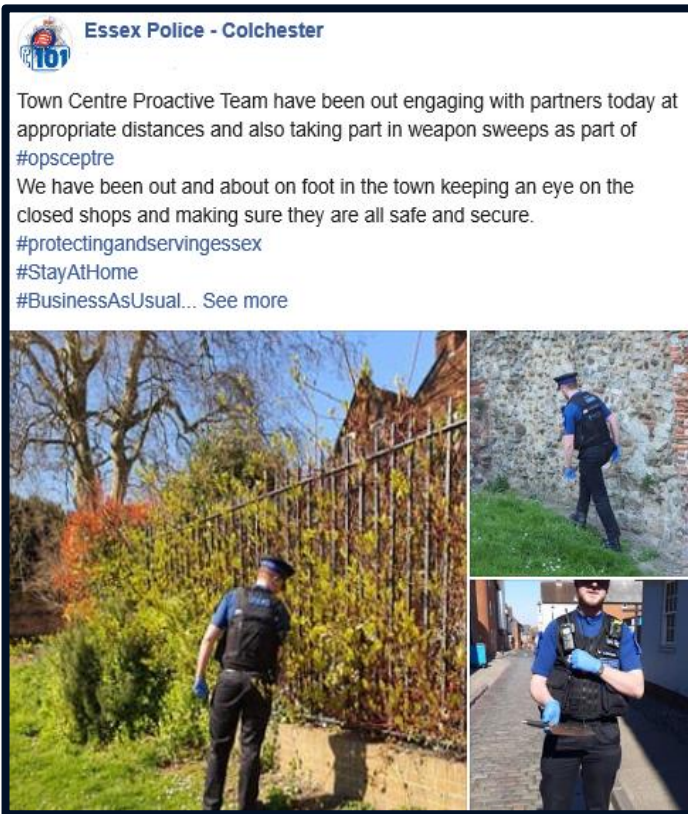

Colchester

Community Policing Team

Patrols to keep you safe

Follow us on Facebook:
www.facebook.com/pg/EPColchester

Follow us on Twitter:
<https://twitter.com/ColProactive>