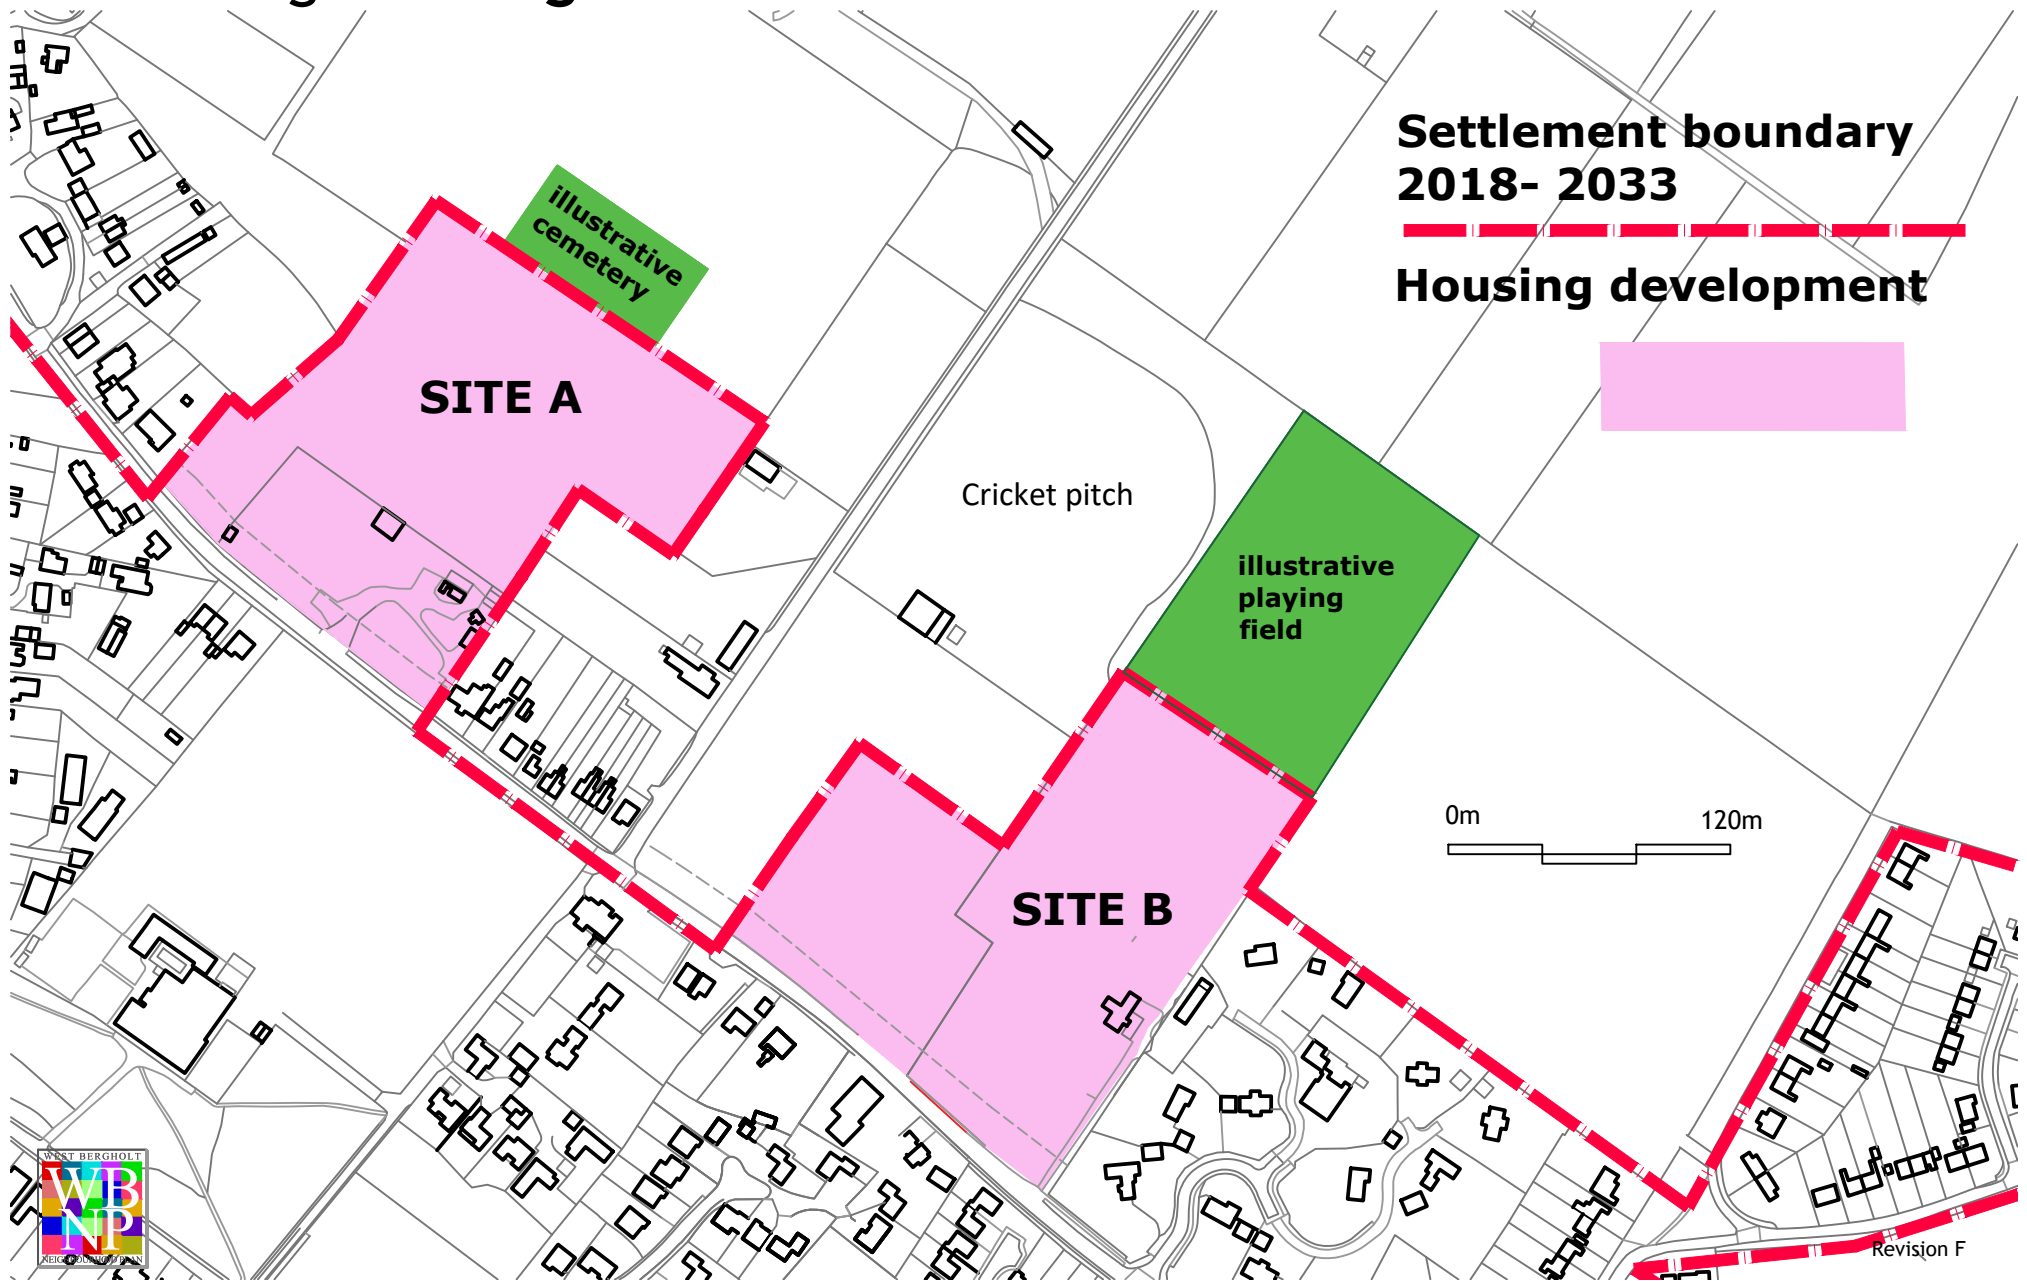

West Bergholt Neighbourhood Plan

Map PP9/2

**Settlement boundary
2018- 2033**

Housing development

SITE A

SITE B

illustrative
cemetery

illustrative
playing
field

Cricket pitch

0m 120m

Revision F