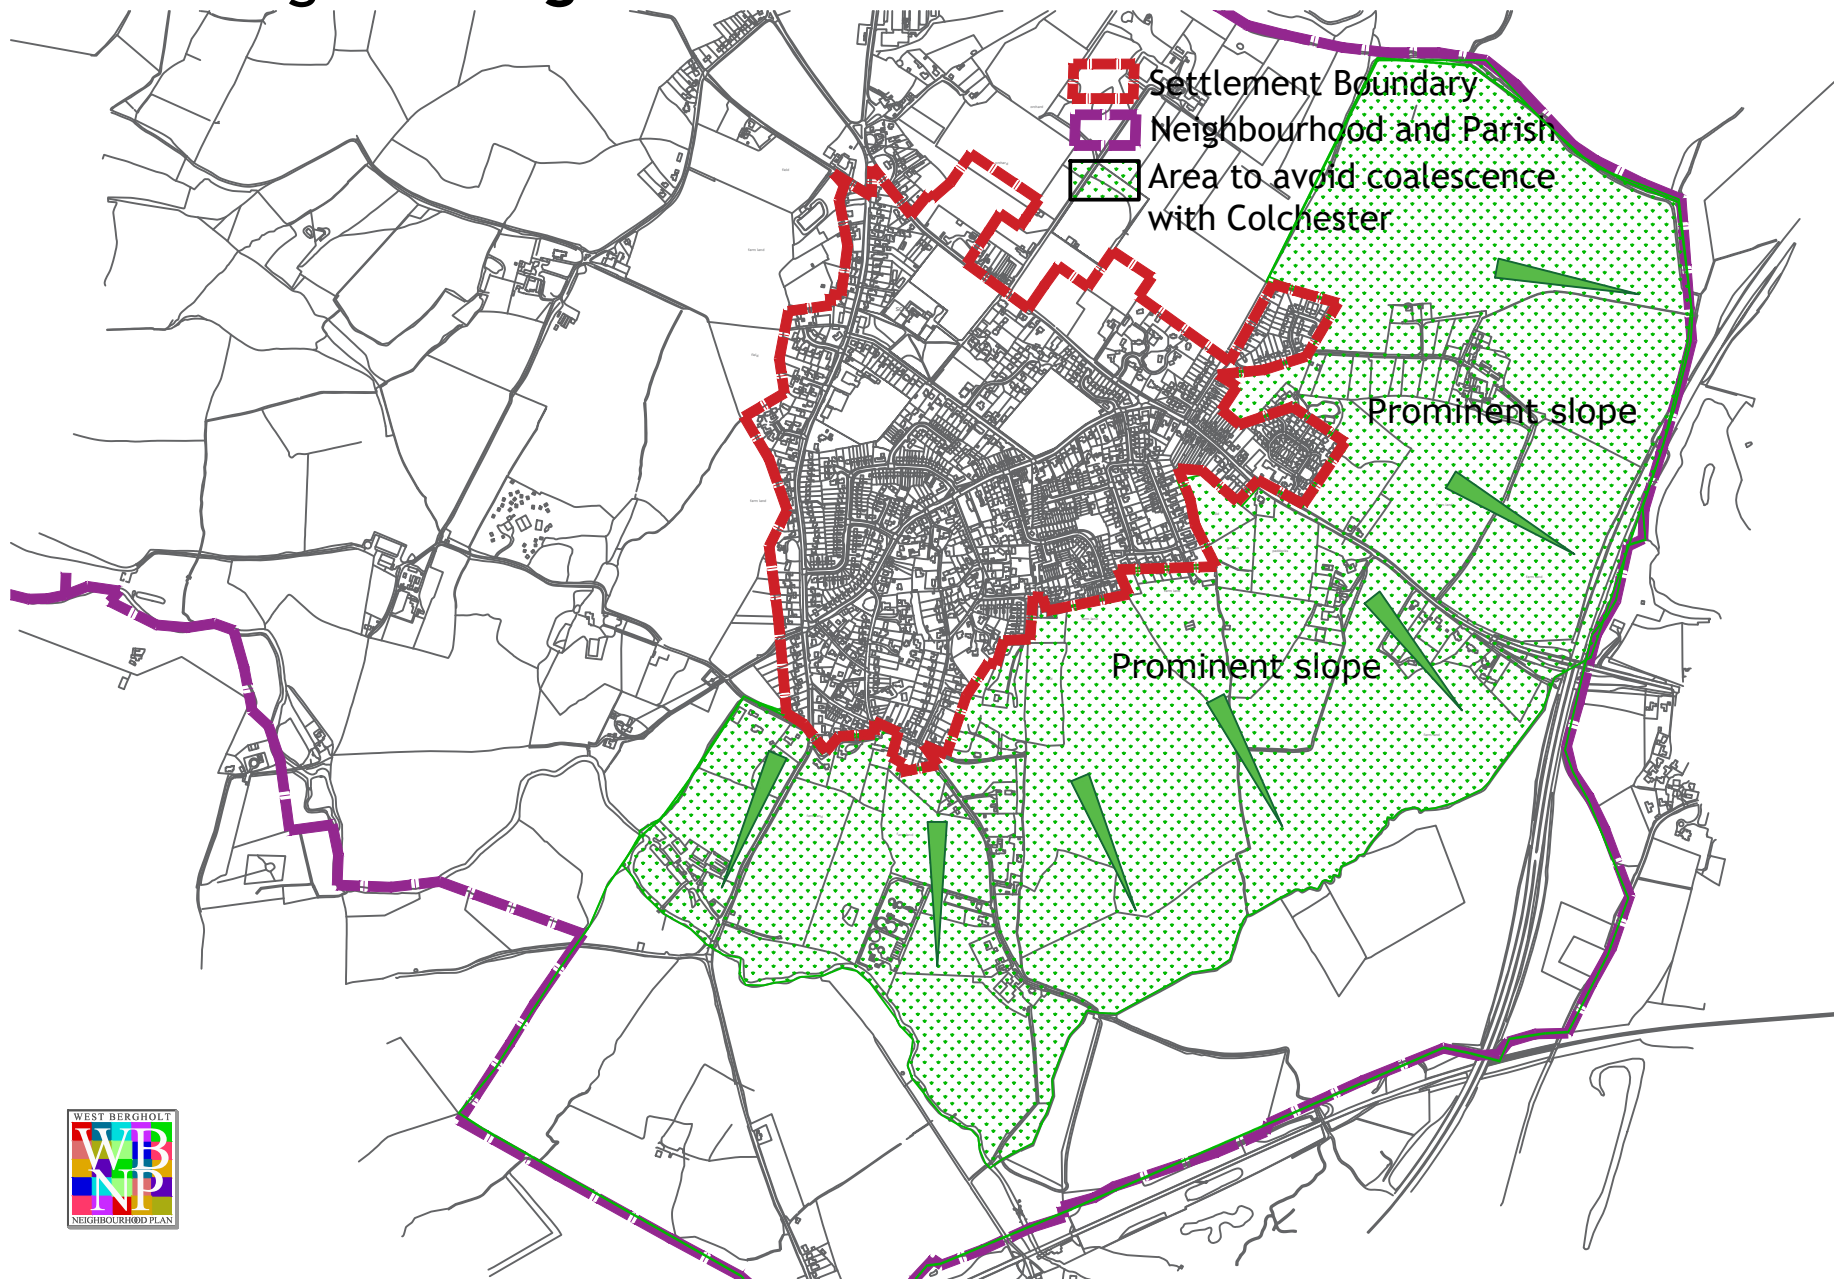

West Bergholt Neighbourhood Plan

Map PP12

Revision F