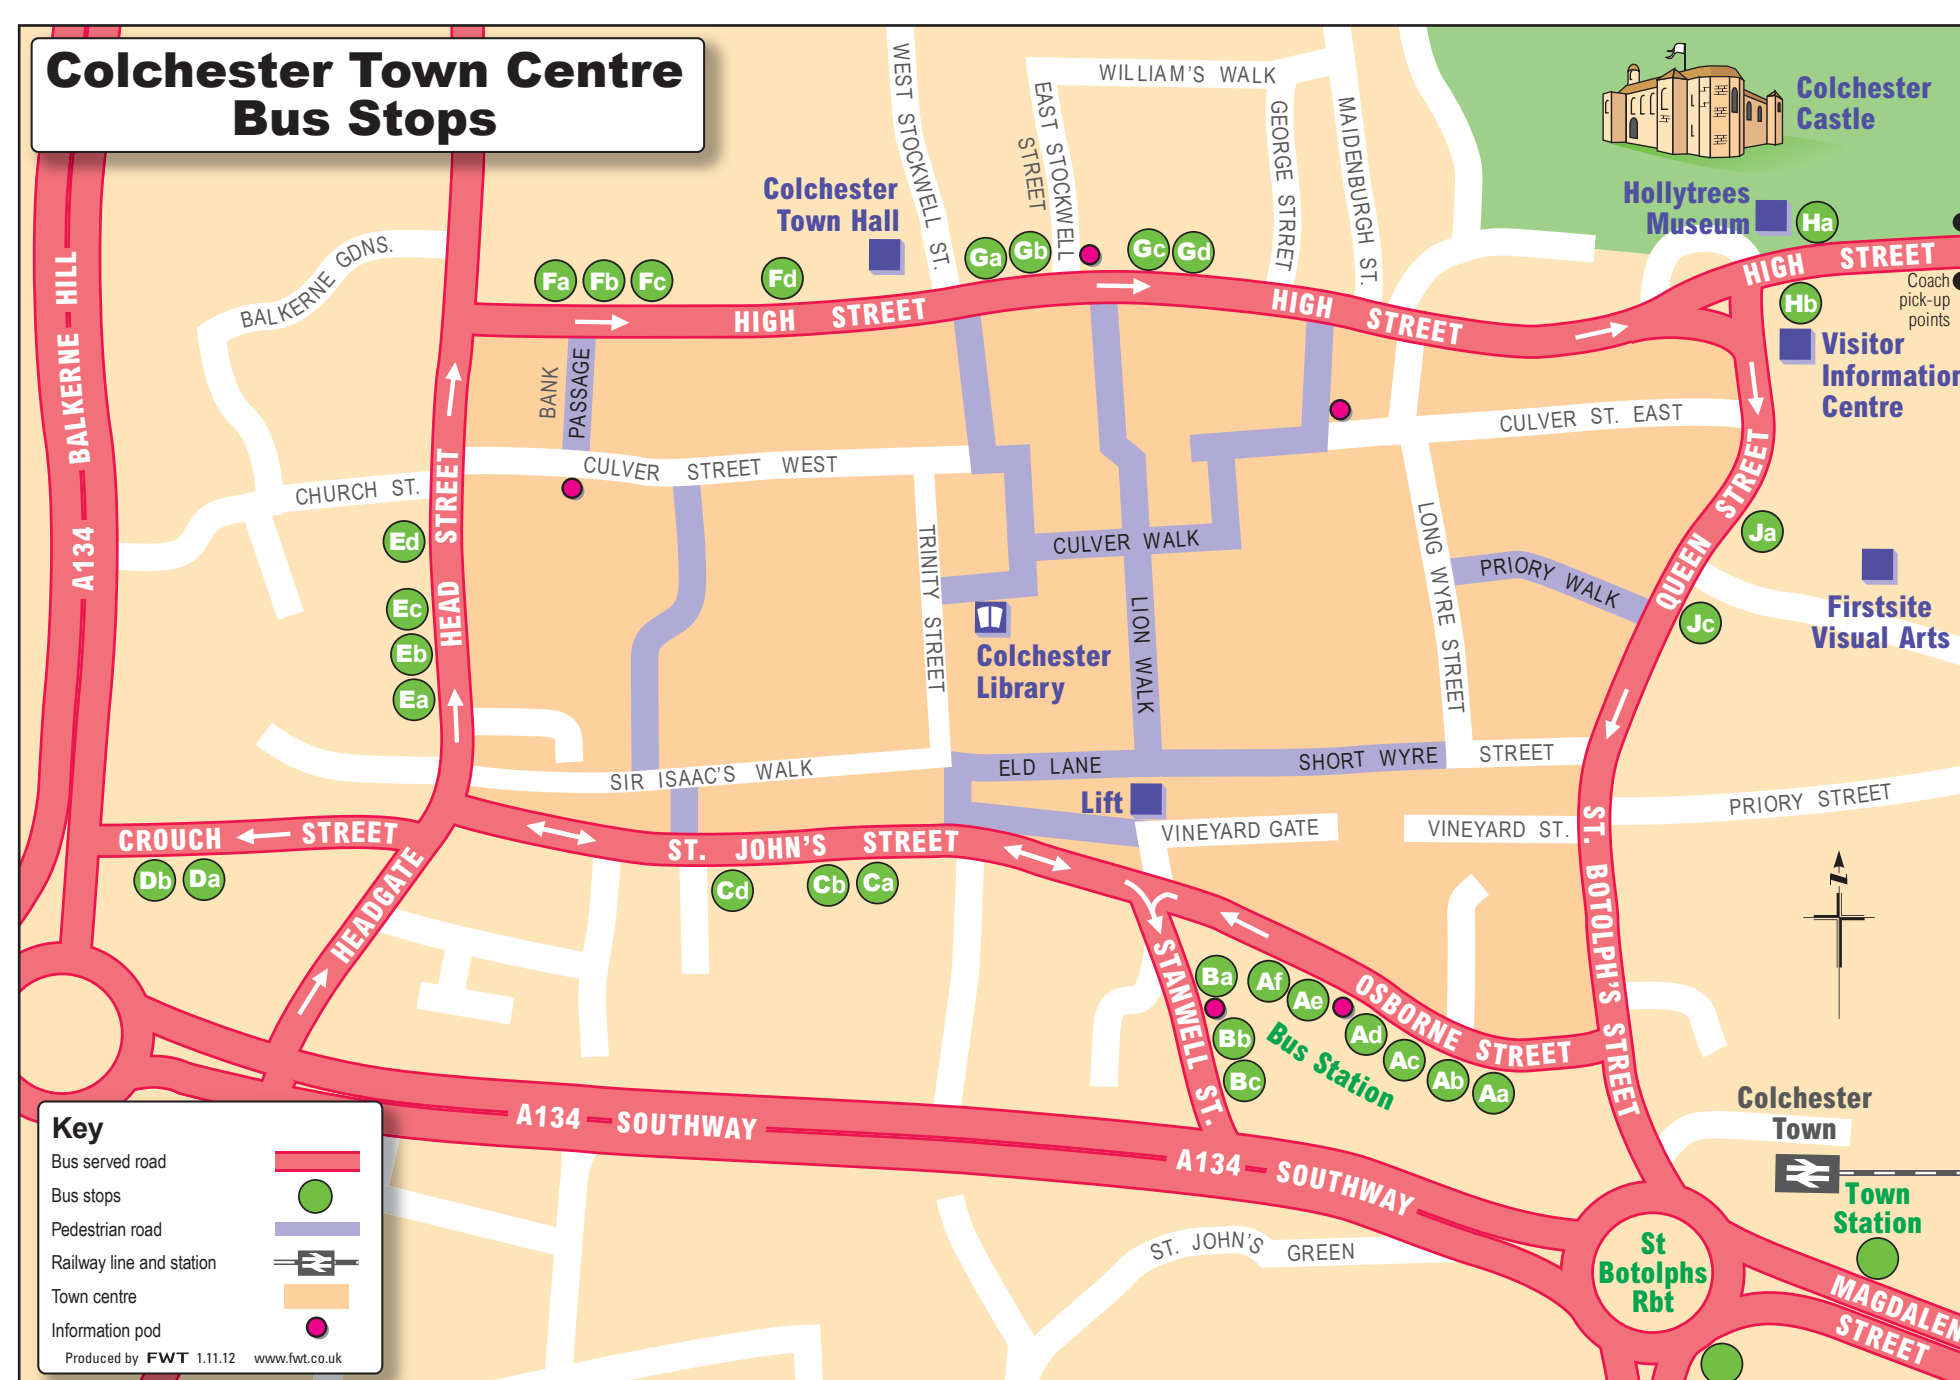

Where to catch your bus in Colchester Town Centre

Service Number	Operator	Destination	Town Centre Stops
Colchester Park & Ride	Arriva	Colchester Park & Ride Site	Fd, Ca, Ea
1/1A	First/Arriva	Shrub End / Prettygate	Hb, Af, Cd, Da
1/1A	First/Arriva	Greenstead	Eb, Gd, Ha
2/2A	First/Arriva	Highwoods	Gc, Ha
2/2A	First/Arriva	North Station / Great Horkesley	Hb, Ad, Cb, Ed
4	Arriva	Leisure World / Greenstead / The Hythe	Ec
4	Arriva	Prettygate / Stanway / Tollgate Centre	Fa, Af, Cd, Da
8	Arriva	North Station / General Hospital / Highwoods	Ae, Cb, Ec
8	Arriva	Monkwick	Ga, Ja, St. Botolphs Rbt
50/50A/50B	Hedingham	Layer / Tollesbury	Aa, St. Botolphs Rbt
50B	Hedingham	Great Wigborough	Aa, Cd, Da
61	First	North Station / General Hospital / Highwoods	Ae, Cb, Ec
61	First	Old Heath / University / Wivenhoe	Gb, Ja
62/62A/62B	First	North Station	Hb, Ad, Cb, Ed
62/62A/62B	First	University / Wivenhoe / Brightlingsea	Gc, Ha
63	Hedingham	Leisure World	Ec
63A	Hedingham	North Station	Ed
63/63A	Hedingham	William Harris Way / West Mersea	Fa, Af, Cd, Da
64/64A	First	Greenstead	Ea, Fc, Jc, Town Station
64/64A	First	Shrub End / Layer	Af, Cd, Da
65	First	North Station / General Hospital / Highwoods	Ec
65	First	Stanway / Tollgate Centre	Fd, Ac, Db
66/66B	First	Old Heath / Rowhedge	Gb, Ja
66/66B	First	North Station / West Bergholt	Ad, Ca, Ed
67/67C	First	West Mersea	Ab, Cd, Eb, Ga, Ja, St. Botolphs Rbt
67B (Sunday only), 68	First	Leisure World	Ec
67B (Sunday only)	First	West Mersea	Ga, Ja, St. Botolphs Rbt
68	First	West Mersea	Ga, Ja, St. Botolphs Rbt
68	First	North Station / General Hospital / Highwoods	Ae, Cb, Ec
69/69A	Hedingham	Layer / East Mersea	Aa, St. Botolphs Rbt
70	First	Tollgate / Braintree / Chelmsford	Fd (Sunday only), Ac, Db
70 (Sunday only)	First	Leisure World	Ec
71/71A/ 71C/71X	First	Tollgate / Witham / Chelmsford	Ac, Db
72	Go-Ride	Clacton	Gc
74A/74B	First	University / Wivenhoe / Clacton	Bb, Town Station
75/75A	First	Greenstead / University	Eb, Gd, Ha
75/75A	First	Tiptree / Maldon	Hb, Af, Cd, Da
76	First	University / Weeley / Clacton	Bb, Town Station
77/77A	Arriva	North Station / Tufnell Way	Ad, Ca, Ed
77/77A	Arriva	Great Bentley / St Osyth	Fc, Bc, Town Station
78	New Horizon	University / Wivenhoe / Brightlingsea	Eb, Gc, Ha
79	Hedingham	Tiptree	Aa, Cd, Da
80/80A	Panther Travel	North Station / General Hospital / Boxted	Aa, Cb, Ec
81/81A	Panther Travel	North Station / General Hospital / Dedham	Aa, Cb, Ec
82/82B	Hedingham	Great Tey / Colne Engaine	Aa, Db
83/83A/83B	Hedingham	Fordham / Aldham / Bures	Aa, Db
84	Chambers	North Station / General Hospital / Nayland / Sudbury	Ae, Cb, Ec
84B	Hedingham	North Station / General Hospital / Little Horkesley	Aa, Cb, Ec
85	Hedingham	Tollgate / Layer Breton	Aa, Da
88/88A/88B	First/Hedingham	Aldham / Halstead / Great Yeldham	Ac, Db
92	Hedingham	Layer Breton / Tollesbury	Aa, Cd, Da
93/93A/ X93/94	Ipswich Buses	East Bergholt / Ipswich	Aa, Eb, Gc, Ha
97/97A	First	University / Clacton / Walton	Bb, Town Station
98	First	University / Wivenhoe / Clacton / Walton	Bb, Town Station
102/103/ 104/106	First	Manningtree / Harwich	Bc, Eb, Gd, Ha
105/107	Stephensons	Weeley / Frinton / Walton	Bc, Town Station
133	Arriva	Stansted Airport	Ba
174/175	First	Old Heath / Barnhall Estate / Fingringhoe / Rowhedge	Bc
250	National Express	Stansted Airport / Ipswich	Ba
754	Chambers	North Station / Bures / Sudbury	Ad, Ca, Ed
481, 484	National Express	London Victoria	Ba
X15	Panther Travel	Harwich	Bc, Eb, Gc, Ha
X76	Hedingham	University / Weeley / Clacton / Jaywick	Ea, Fc, Bb, Town Station